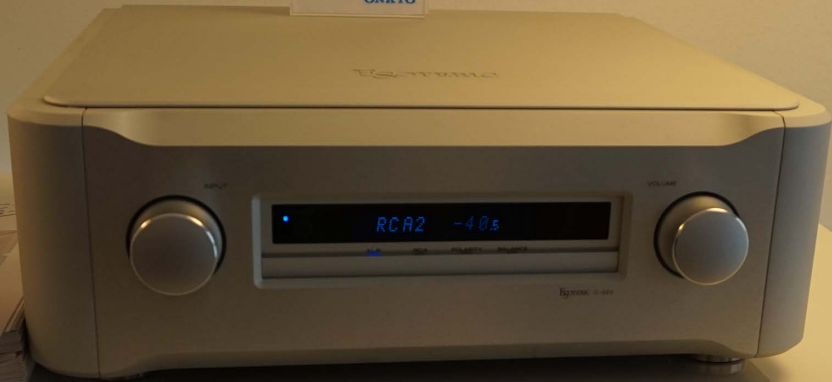

MADE IN JAPAN
ESOTERIC

Esoteric C-02X Preampifier
22,000,- * TAX

ONKYO